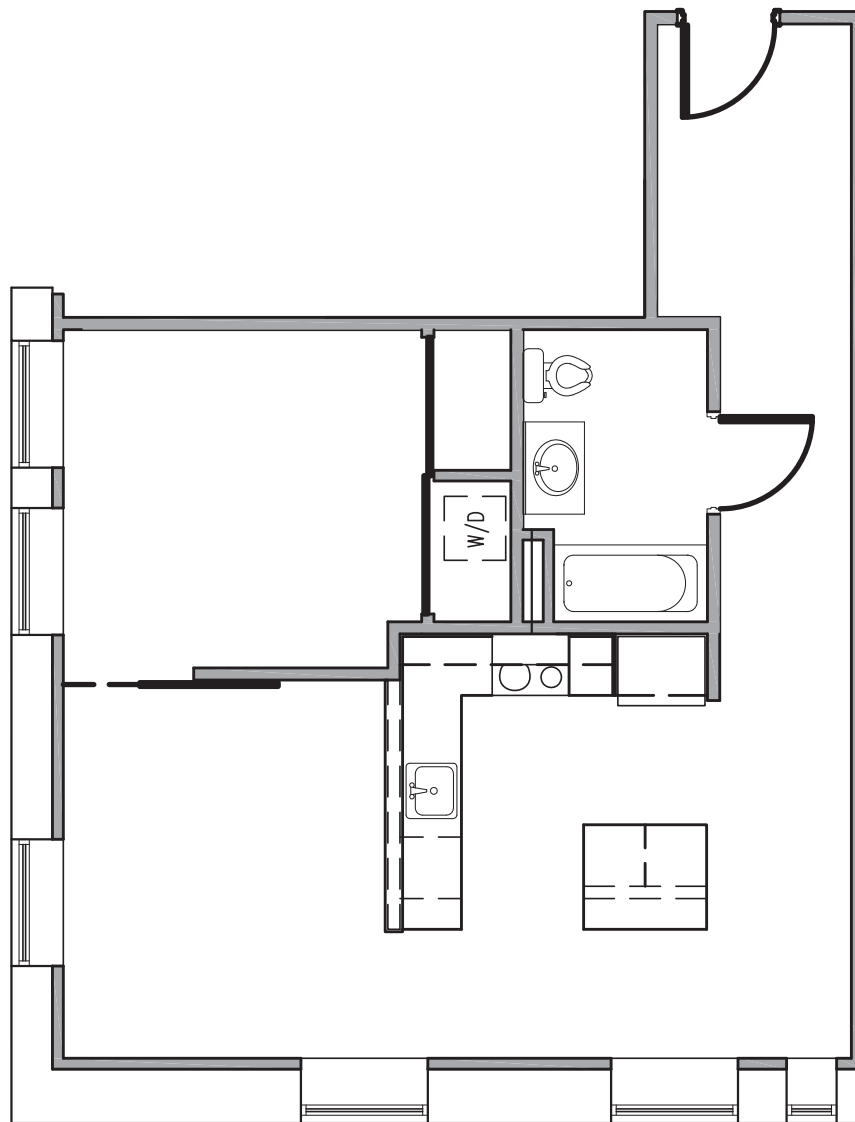

MCLEVY SQUARE

UNIT 206

1 BEDROOM / 648 SQUARE FEET
Similar For Floors 2 Through 5

For Illustrative Purposes Only / Not To Scale

info@mcLevysquare.com
mcLevybpt.com

McLevy Square Apartments
253 State Street
Bridgeport, Connecticut 06604