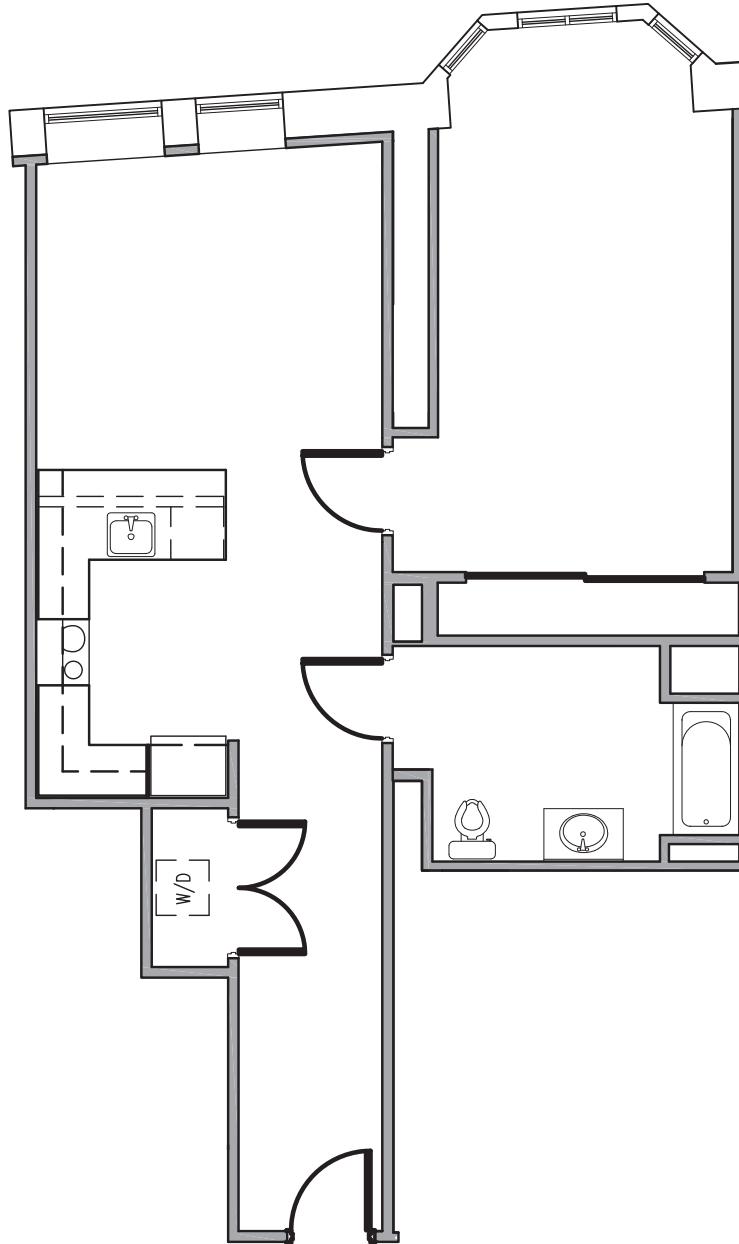

# MCLEVY SQUARE

## UNIT 203

**1 BEDROOM** / 766 SQUARE FEET  
Similar For Floors 2 Through 5

For Illustrative Purposes Only / Not To Scale

info@mcLevysquare.com  
mclevybpt.com

McLevy Square Apartments  
253 State Street  
Bridgeport, Connecticut 06604