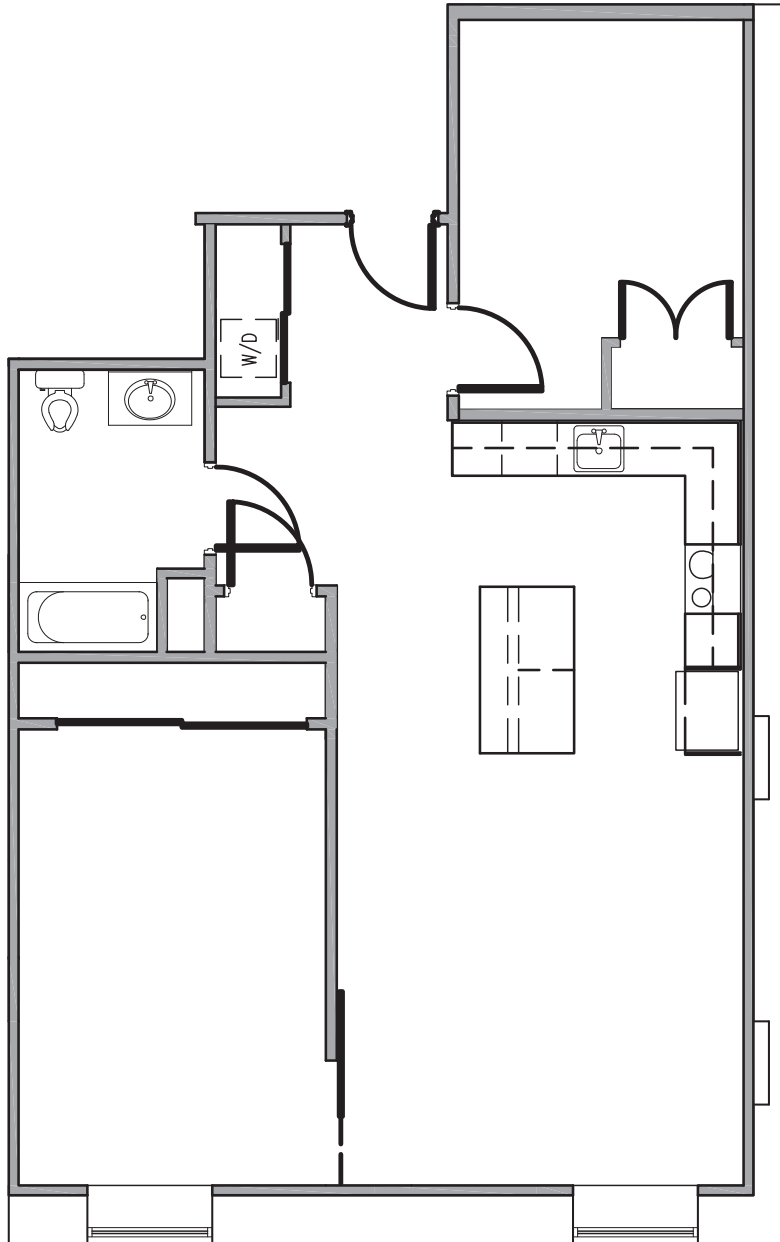

# MCLEVY SQUARE

## UNIT 202

**2 BEDROOM** / 855 SQUARE FEET  
Similar For Floors 2 Through 5

For Illustrative Purposes Only / Not To Scale

info@mcLevysquare.com  
mclevybpt.com

McLevy Square Apartments  
253 State Street  
Bridgeport, Connecticut 06604