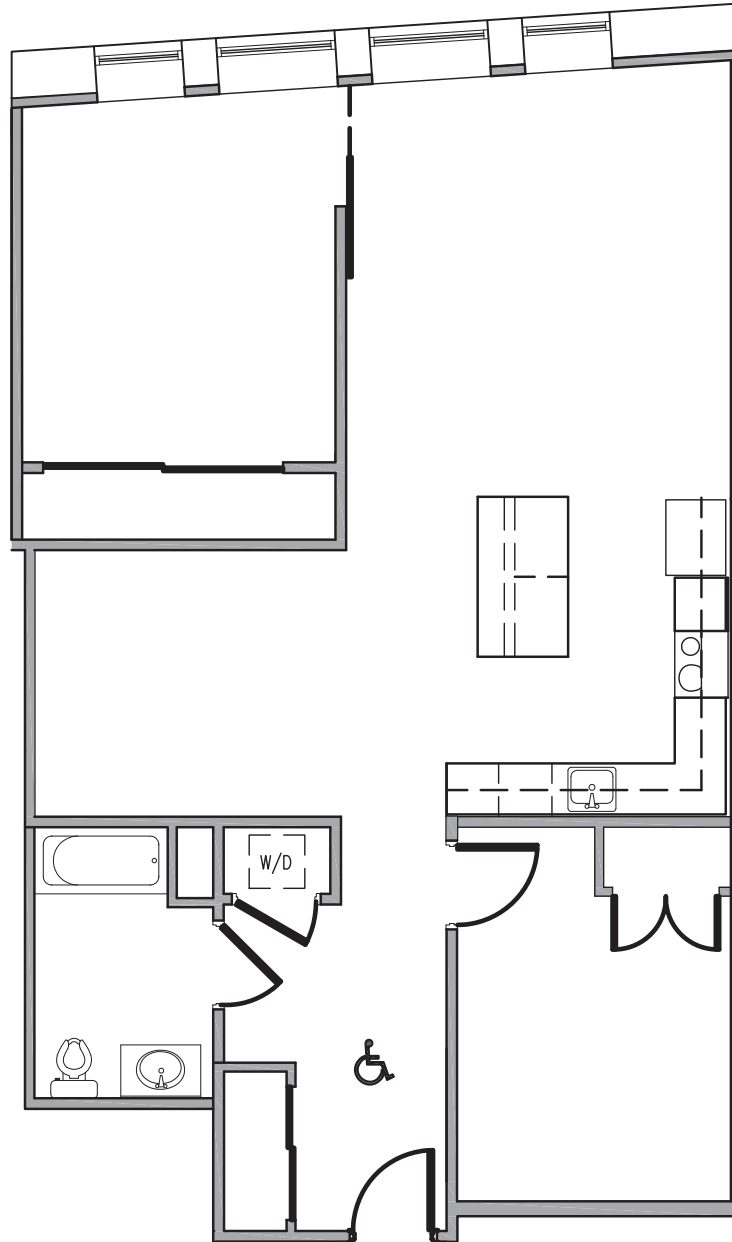

# MCLEVY SQUARE

## UNIT 201

**2 BEDROOM** / 1,067 SQUARE FEET  
Similar For Floors 2 Through 5

For Illustrative Purposes Only / Not To Scale

info@mcLevysquare.com  
mclevybpt.com

McLevy Square Apartments  
253 State Street  
Bridgeport, Connecticut 06604